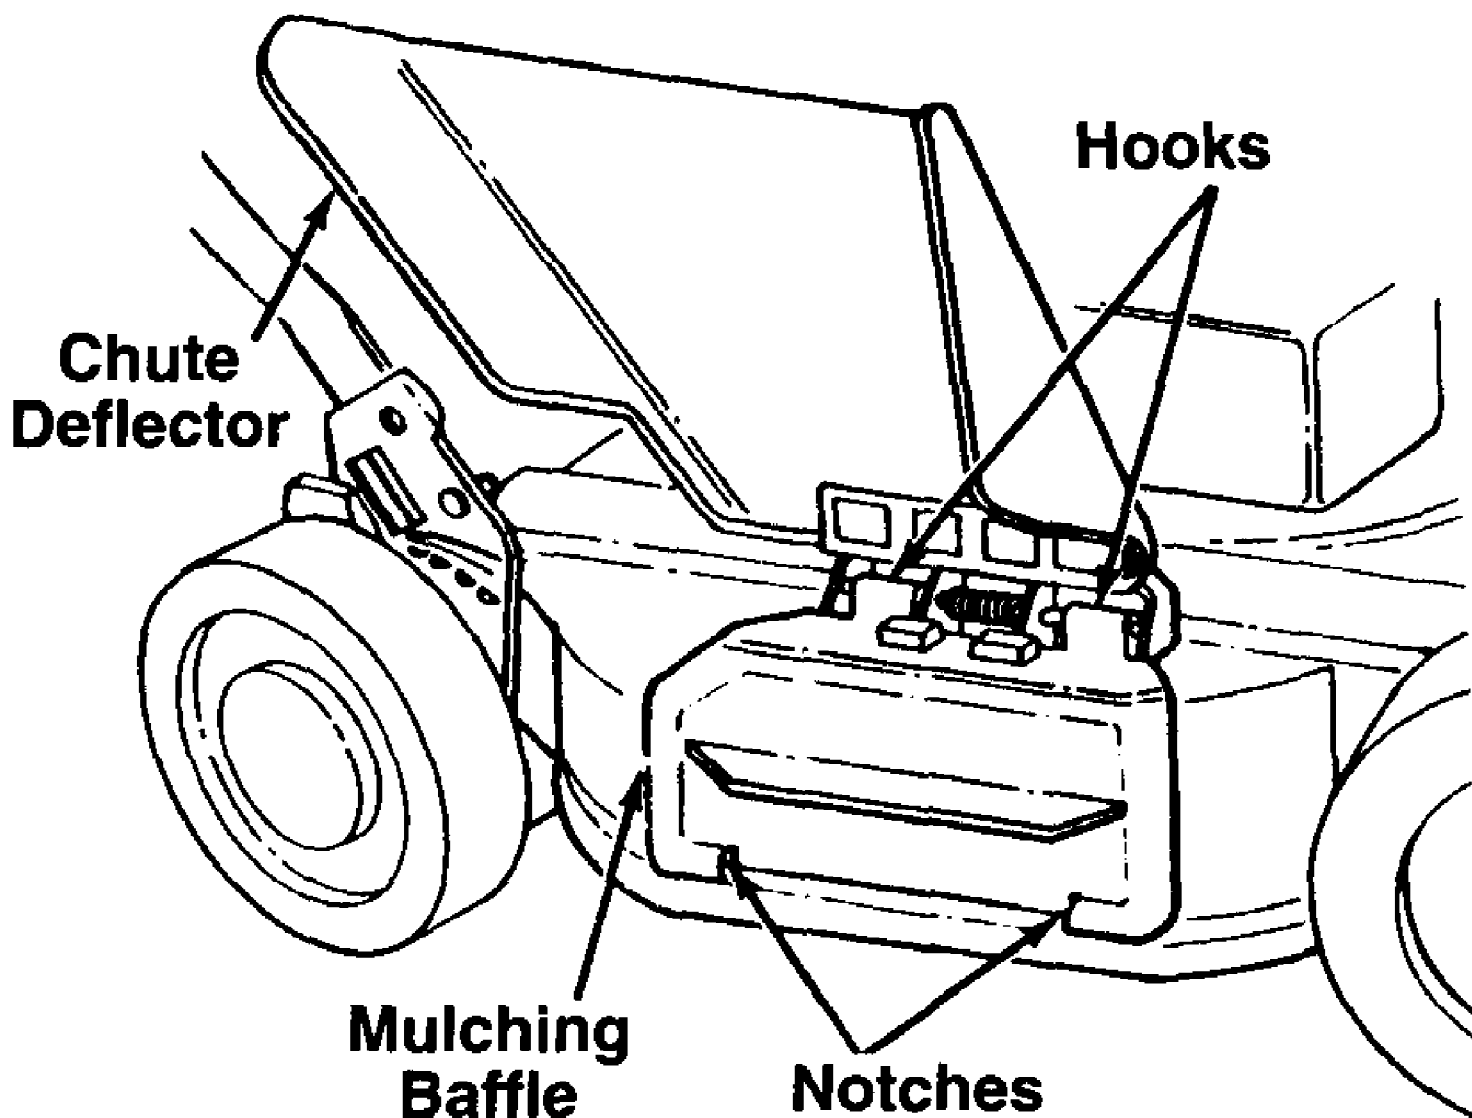

190-100-190 22" Mulching Kit (1994)  
20" And 22" Mulching Kits

190-100-190 22" Mulching Kit (1994)  
20" And 22" Mulching Kits

Ref #	Part Number	Qty	S/P/F	Description
	743-0720	1		20" Mulching Blade (102)
	742-0722	1	S	22" Mulching Blade (100)
	731-1386A	1	S	Mulching Baffle